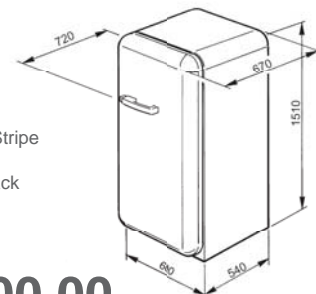

Ice Box ****

Frozen food capacity: 21 litres
Ice cube tray

When positioning these appliances adjacent to a wall or kitchen unit a gap of 175mm must be left on the hinged side of the product to allow the door to open.

Available in the following colours:

- FAB28OS6 - Orange (RAL 2008)
- FAB28AZ6 - Pastel blue
- FAB28BL6 - Blue (RAL 5005)
- FAB28NE6 - Black
- FAB28P6 - Cream
- FAB28R6 - Red (RAL 3001)
- FAB28RO6 - Pink
- FAB28V6 - Pastel green
- FAB28VE6 - Lime green
- FAB28X6 - Silver

Now only at

RM9,900.00

RRP RM12,400.00

- FAB28CS6 - Colour Stripe
- FAB28IT6 - Tricolore
- FAB28UJ6 - Union Jack

Now only at

RM13,900.00

RRP RM18,000.00