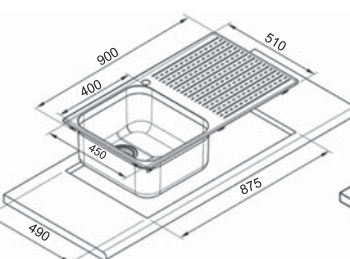

LTS901D/S

LTS902

INNOVATION
REDEFINED

TAP

MX 16
Single Lever Mixer
S/steel finish
Swivel spout

RRP RM2700 **NOW RM 2160**

MFQ6-IS
Single Lever Mixer
Brushed s/steel finish
Swivel Spout

RRP RM2500 **NOW RM 2000**