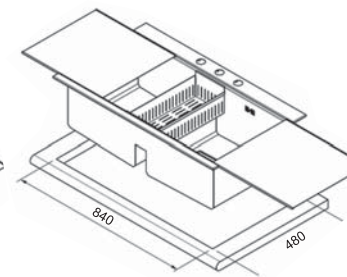

LQVN862

INNOVATION
REDEFINED

TAP

MX 16
Single Lever Mixer
S/steel finish
Swivel spout

RRP RM2700   **NOW RM 2160**

MFQ6-IS
Single Lever Mixer
Brushed s/steel finish
Swivel Spout

RRP RM2500   **NOW RM 2000**

MFQ8-IS
Single Lever Mixer
Brushed s/steel finish
Swivel Spout

RRP RM3000   **NOW RM 2400**

MD14CR
Single Lever Mixer
Chrome finish
Pull-out spray
Swivel spout

RRP RM2050   **NOW RM 1640**

SINK & TAP

Kitch (M) Sdn Bhd (566346-V)
8, Jalan Industri PBP 5, Tmn Perindustrian Pusat Bdr Puchong,
47100 Puchong, Selangor Darul Ehsan, Malaysia
Tel : +603 5882 5533   Fax : +603 5882 6267

Showroom
85, Jalan Klang Lama, Batu 3, 58000 Kuala Lumpur, Malaysia.
Tel : +603 7982 8233   Fax : +603 7981 4102

M-1-6, Plaza Damas, 60, Jalan Sri Hartamas 1,
50480 Kuala Lumpur.
Tel: +603 6201 2541   Fax: +603 6201 2591

Penang
170, Jalan Kelawei, 10250 Penang
Tel : 04-226 3636   Fax : +604-226 3232

www.kitch.com.my