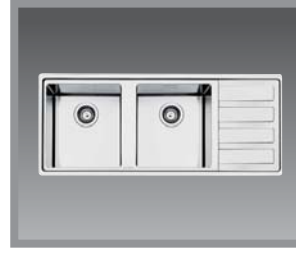

LD861D/S
1 Bowl, 1 Drainer
Ultra Low Profile

LD116D/S
2 Bowls, 1 Drainer
Ultra Low Profile

RRP RM3150 **NOW RM 2520**