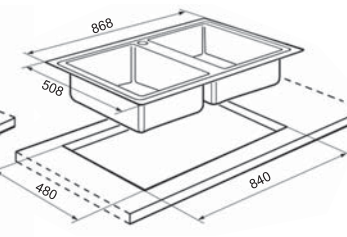

LD862

INNOVATION
REDEFINED

TAP

MX 16
Single Lever Mixer
S/steel finish
Swivel spout

RRP RM2700   **NOW RM 2160**

MFQ6-IS
Single Lever Mixer
Brushed s/steel finish
Swivel Spout

RRP RM2500   **NOW RM 2000**

MFQ8-IS
Single Lever Mixer
Brushed s/steel finish
Swivel Spout

RRP RM3000   **NOW RM 2400**

MD14CR
Single Lever Mixer
Chrome finish
Pull-out spray
Swivel spout

RRP RM2050   **NOW RM 1640**

SINK & TAP

Kitch (M) Sdn Bhd (566346-V)
8, Jalan Industri PBP 5, Tmn Perindustrian Pusat Bdr Puchong,
47100 Puchong, Selangor Darul Ehsan, Malaysia
Tel : +603 5882 5533   Fax : +603 5882 6267

Showroom
85, Jalan Klang Lama, Batu 3, 58000 Kuala Lumpur, Malaysia.
Tel : +603 7982 8233   Fax : +603 7981 4102

M-1-6, Plaza Damas, 60, Jalan Sri Hartamas 1,
50480 Kuala Lumpur.
Tel: +603 6201 2541   Fax: +603 6201 2591

Penang
170, Jalan Kelawei, 10250 Penang
Tel : 04-226 3636   Fax : +604-226 3232

www.kitch.com.my