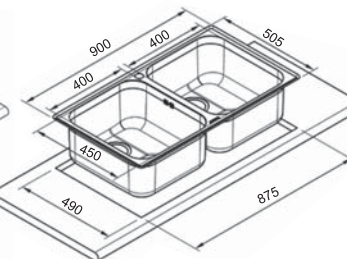

LTS901D/S

LTS902

INNOVATION
REDEFINED

TAP

MX 16
Single Lever Mixer
S/steel finish
Swivel spout

RRP RM2700 **NOW RM 2160**

MFQ6-IS
Single Lever Mixer
Brushed s/steel finish
Swivel Spout

RRP RM2500 **NOW RM 2000**