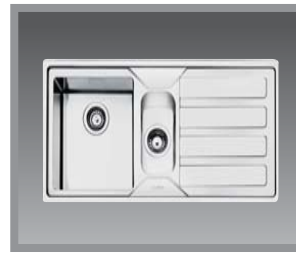

LD116D/S
2 Bowls, 1 Drainer
Ultra Low Profile

LD102D/S
1 1/4 Bowl, 1 Drainer
Ultra Low Profile

RRP RM3050 **NOW RM 2440**