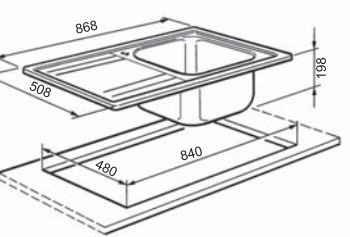

INNOVATION
REDEFINED

TAP

MX 16
Single Lever Mixer
S/steel finish
Swivel spout

RRP RM2700   **NOW RM 2160**

MFQ6-IS
Single Lever Mixer
Brushed s/steel finish
Swivel Spout

RRP RM2500   **NOW RM 2000**

MFQ8-IS
Single Lever Mixer
Brushed s/steel finish
Swivel Spout

RRP RM3000   **NOW RM 2400**

MD14CR
Single Lever Mixer
Chrome finish
Pull-out spray
Swivel spout

RRP RM2050   **NOW RM 1640**

SINK & TAP

Kitch (M) Sdn Bhd (566346-V)
8, Jalan Industri PBP 5, Tmn Perindustrian Pusat Bdr Puchong,
47100 Puchong, Selangor Darul Ehsan, Malaysia
Tel : +603 5882 5533   Fax : +603 5882 6267

Showroom
85, Jalan Klang Lama, Batu 3, 58000 Kuala Lumpur, Malaysia.
Tel : +603 7982 8233   Fax : +603 7981 4102

M-1-6, Plaza Damas, 60, Jalan Sri Hartamas 1,
50480 Kuala Lumpur.
Tel: +603 6201 2541   Fax: +603 6201 2591

Penang
170, Jalan Kelawei, 10250 Penang
Tel : 04-226 3636   Fax : +604-226 3232

www.kitch.com.my