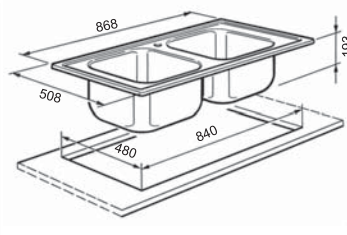

INNOVATION
REDEFINED

TAP

MX 16
Single Lever Mixer
S/steel finish
Swivel spout

RRP RM2700   **NOW RM 2160**

MFQ6-IS
Single Lever Mixer
Brushed s/steel finish
Swivel Spout

RRP RM2500   **NOW RM 2000**

MFQ8-IS
Single Lever Mixer
Brushed s/steel finish
Swivel Spout

RRP RM3000   **NOW RM 2400**

MD14CR
Single Lever Mixer
Chrome finish
Pull-out spray
Swivel spout

RRP RM2050   **NOW RM 1640**

SINK & TAP

Kitch (M) Sdn Bhd (566346-V)
8, Jalan Industri PBP 5, Tmn Perindustrian Pusat Bdr Puchong,
47100 Puchong, Selangor Darul Ehsan, Malaysia
Tel : +603 5882 5533   Fax : +603 5882 6267

Showroom
85, Jalan Klang Lama, Batu 3, 58000 Kuala Lumpur, Malaysia.
Tel : +603 7982 8233   Fax : +603 7981 4102

M-1-6, Plaza Damas, 60, Jalan Sri Hartamas 1,
50480 Kuala Lumpur.
Tel: +603 6201 2541   Fax: +603 6201 2591

Penang
170, Jalan Kelawei, 10250 Penang
Tel : 04-226 3636   Fax : +604-226 3232

www.kitch.com.my