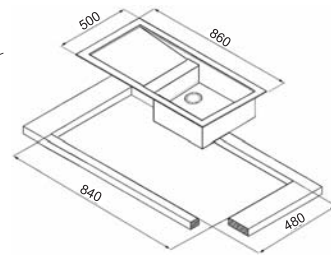

LQR861D/S

INNOVATION
REDEFINED

TAP

MX 16
Single Lever Mixer
S/steel finish
Swivel spout

RRP RM2700   **NOW RM 2160**

MFQ6-IS
Single Lever Mixer
Brushed s/steel finish
Swivel Spout

RRP RM2500   **NOW RM 2000**

MFQ8-IS
Single Lever Mixer
Brushed s/steel finish
Swivel Spout

RRP RM3000   **NOW RM 2400**

MD14CR
Single Lever Mixer
Chrome finish
Pull-out spray
Swivel spout

RRP RM2050   **NOW RM 1640**

SINK & TAP

Kitch (M) Sdn Bhd (566346-V)
8, Jalan Industri PBP 5, Tmn Perindustrian Pusat Bdr Puchong,
47100 Puchong, Selangor Darul Ehsan, Malaysia
Tel : +603 5882 5533   Fax : +603 5882 6267

Showroom
85, Jalan Klang Lama, Batu 3, 58000 Kuala Lumpur, Malaysia.
Tel : +603 7982 8233   Fax : +603 7981 4102

M-1-6, Plaza Damas, 60, Jalan Sri Hartamas 1,
50480 Kuala Lumpur.
Tel: +603 6201 2541   Fax: +603 6201 2591

Penang
170, Jalan Kelawei, 10250 Penang
Tel : 04-226 3636   Fax : +604-226 3232

www.kitch.com.my