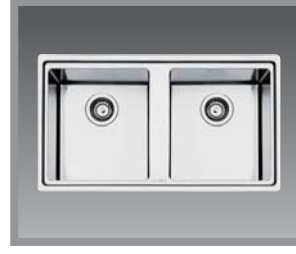

LE102D/S
1 1/2 Bowl 1 Drainer
Low Profile

LD862
2 bowls, Ultra Low Profile

RRP RM3050 **NOW RM 2440**