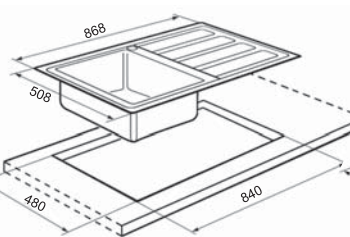

LD861D/S

INNOVATION
REDEFINED

TAP

MX 16
Single Lever Mixer
S/steel finish
Swivel spout

RRP RM2700   **NOW RM 2160**

MFQ6-IS
Single Lever Mixer
Brushed s/steel finish
Swivel Spout

RRP RM2500   **NOW RM 2000**

MFQ8-IS
Single Lever Mixer
Brushed s/steel finish
Swivel Spout

RRP RM3000   **NOW RM 2400**

MD14CR
Single Lever Mixer
Chrome finish
Pull-out spray
Swivel spout

RRP RM2050   **NOW RM 1640**

SINK & TAP

Kitch (M) Sdn Bhd (566346-V)
8, Jalan Industri PBP 5, Tmn Perindustrian Pusat Bdr Puchong,
47100 Puchong, Selangor Darul Ehsan, Malaysia
Tel : +603 5882 5533   Fax : +603 5882 6267

Showroom
85, Jalan Klang Lama, Batu 3, 58000 Kuala Lumpur, Malaysia.
Tel : +603 7982 8233   Fax : +603 7981 4102

M-1-6, Plaza Damas, 60, Jalan Sri Hartamas 1,
50480 Kuala Lumpur.
Tel: +603 6201 2541   Fax: +603 6201 2591

Penang
170, Jalan Kelawei, 10250 Penang
Tel : 04-226 3636   Fax : +604-226 3232

www.kitch.com.my