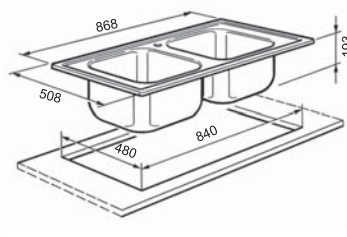

INNOVATION
REDEFINED

TAP

MX 16
Single Lever Mixer
S/steel finish
Swivel spout

RRP RM2700   **NOW RM 2160**

MFQ6-IS
Single Lever Mixer
Brushed s/steel finish
Swivel Spout

RRP RM2500   **NOW RM 2000**

MFQ8-IS
Single Lever Mixer
Brushed s/steel finish
Swivel Spout

RRP RM3000   **NOW RM 2400**

MD14CR
Single Lever Mixer
Chrome finish
Pull-out spray
Swivel spout

RRP RM2050   **NOW RM 1640**

SINK & TAP

Kitch (M) Sdn Bhd (566346-V)
8, Jalan Industri PBP 5, Tmn Perindustrian Pusat Bdr Puchong,
47100 Puchong, Selangor Darul Ehsan, Malaysia
Tel : +603 5882 5533   Fax : +603 5882 6267

Showroom
85, Jalan Klang Lama, Batu 3, 58000 Kuala Lumpur, Malaysia.
Tel : +603 7982 8233   Fax : +603 7981 4102

M-1-6, Plaza Damas, 60, Jalan Sri Hartamas 1,
50480 Kuala Lumpur.
Tel: +603 6201 2541   Fax: +603 6201 2591

Penang
170, Jalan Kelawei, 10250 Penang
Tel : 04-226 3636   Fax : +604-226 3232

www.kitch.com.my