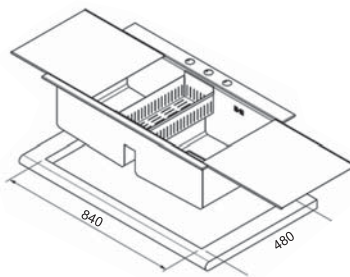

LQVS862

INNOVATION
REDEFINED

TAP

MX 16
Single Lever Mixer
S/steel finish
Swivel spout

RRP RM2700   **NOW RM 2160**

MFQ6-IS
Single Lever Mixer
Brushed s/steel finish
Swivel Spout

RRP RM2500   **NOW RM 2000**

MFQ8-IS
Single Lever Mixer
Brushed s/steel finish
Swivel Spout

RRP RM3000   **NOW RM 2400**

MD14CR
Single Lever Mixer
Chrome finish
Pull-out spray
Swivel spout

RRP RM2050   **NOW RM 1640**

SINK & TAP

Kitch (M) Sdn Bhd (566346-V)
8, Jalan Industri PBP 5, Tmn Perindustrian Pusat Bdr Puchong,
47100 Puchong, Selangor Darul Ehsan, Malaysia
Tel : +603 5882 5533   Fax : +603 5882 6267

Showroom
85, Jalan Klang Lama, Batu 3, 58000 Kuala Lumpur, Malaysia.
Tel : +603 7982 8233   Fax : +603 7981 4102

M-1-6, Plaza Damas, 60, Jalan Sri Hartamas 1,
50480 Kuala Lumpur.
Tel: +603 6201 2541   Fax: +603 6201 2591

Penang
170, Jalan Kelawei, 10250 Penang
Tel : 04-226 3636   Fax : +604-226 3232

www.kitch.com.my