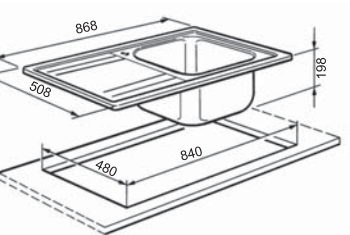

INNOVATION
REDEFINED

TAP

MX 16
Single Lever Mixer
S/steel finish
Swivel spout

RRP RM2700   **NOW RM 2160**

MFQ6-IS
Single Lever Mixer
Brushed s/steel finish
Swivel Spout

RRP RM2500   **NOW RM 2000**

MFQ8-IS
Single Lever Mixer
Brushed s/steel finish
Swivel Spout

RRP RM3000   **NOW RM 2400**

MD14CR
Single Lever Mixer
Chrome finish
Pull-out spray
Swivel spout

RRP RM2050   **NOW RM 1640**

SINK & TAP

Kitch (M) Sdn Bhd (566346-V)
8, Jalan Industri PBP 5, Tmn Perindustrian Pusat Bdr Puchong,
47100 Puchong, Selangor Darul Ehsan, Malaysia
Tel : +603 5882 5533   Fax : +603 5882 6267

Showroom
85, Jalan Klang Lama, Batu 3, 58000 Kuala Lumpur, Malaysia.
Tel : +603 7982 8233   Fax : +603 7981 4102

M-1-6, Plaza Damas, 60, Jalan Sri Hartamas 1,
50480 Kuala Lumpur.
Tel: +603 6201 2541   Fax: +603 6201 2591

Penang
170, Jalan Kelawei, 10250 Penang
Tel : 04-226 3636   Fax : +604-226 3232

www.kitch.com.my